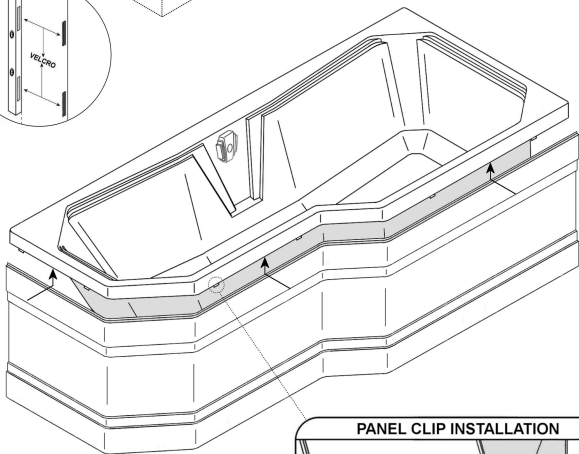

* Refer to height label
attached to panel.

Suspended Panel
5-8mm gap at floor level

PANEL CLIP INSTALLATION

LP-HM-0138