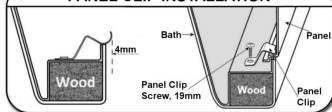

* Refer to height label
attached to panel.

Suspended Panel
5-8mm gap at floor level

PANEL CLIP INSTALLATION

LP-HM-0138