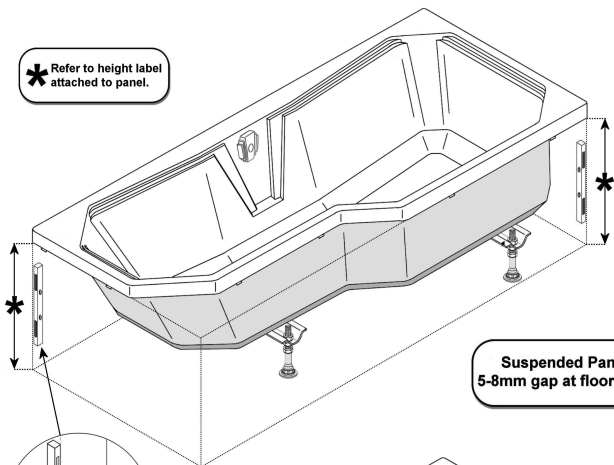

* Refer to height label
attached to panel.

Suspended Panel
5-8mm gap at floor level

PANEL CLIP INSTALLATION

LP-HM-0138