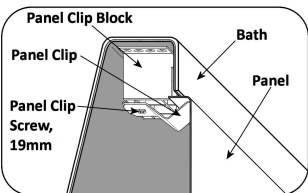

PANEL INSTALLATION

The bath must be installed level and the distance from the floor to the underside of the roll must be set to 552mm.

LP-HM-0124