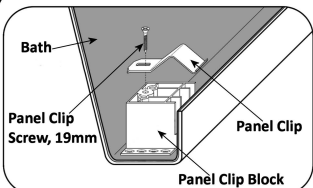

PANEL INSTALLATION

The bath must be installed level and the distance from the floor to the underside of the roll must be set to 552mm.

LP-HM-0124