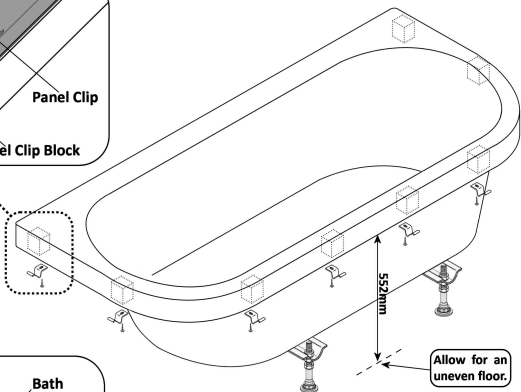

PANEL INSTALLATION

The bath must be installed level and the distance from the floor to the underside of the roll must be set to 552mm.

LP-HM-0124