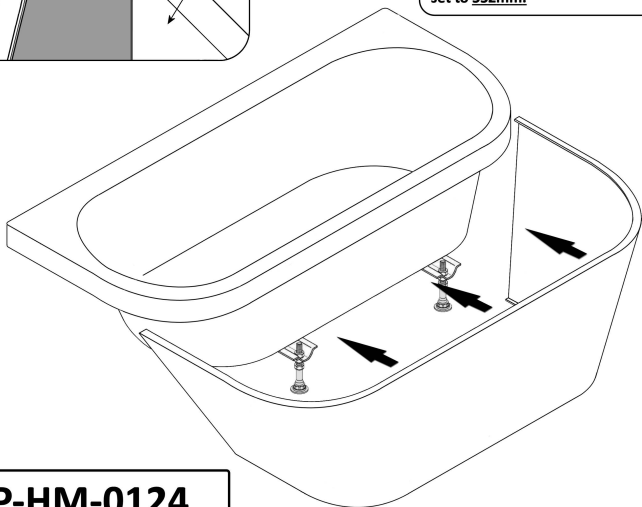

PANEL INSTALLATION

The bath must be installed level and the distance from the floor to the underside of the roll must be set to 552mm.

LP-HM-0124