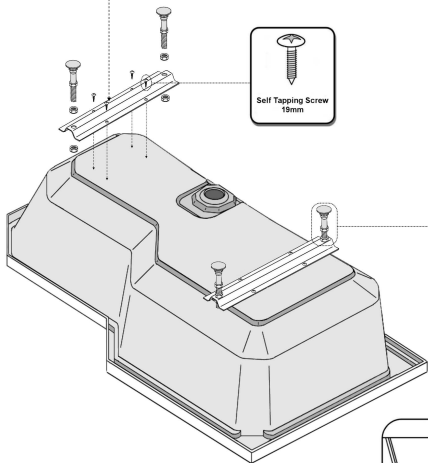

Metal Channel

LS-HM-0134

HIGHGATE