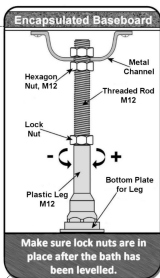

Metal Channel

LS-HM-0134

HIGHGATE