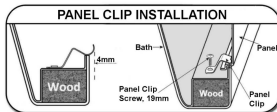

Metal Channel

LS-HM-0134

HIGHGATE